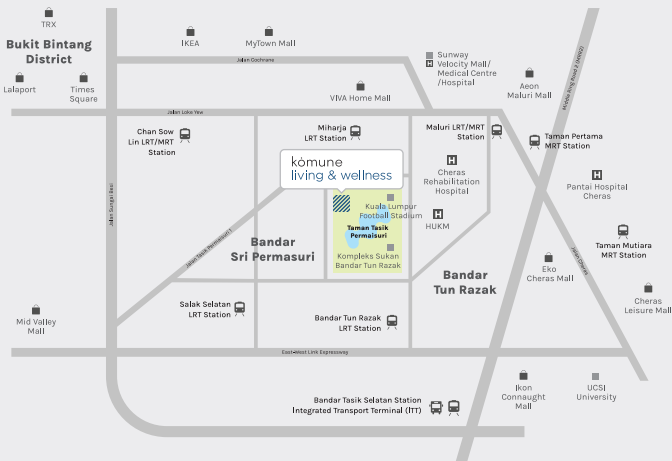

CONNECTED BY DESIGN

Komune Living & Wellness is more than just a venue—it's a hub where connectivity is built into every experience. Easily accessible from all parts of the city, our thoughtfully designed spaces bring people together for impactful meetings, creative exchanges, and inspired gatherings. Here, every detail supports your purpose—from location to layout.

FOR YOUR MEETINGS & EVENTS NEEDS

WHAT WE HAVE TO OFFER

- 8 versatile function spaces
- Natural daylight with floor to ceiling glass windows
- Serene resort-like surroundings
- Outdoor terrace with park view
- Access to park for team building *
- Variety of room types for options
- WiFi internet connection in the building
- Video conferencing facilities
- Real time live feed for personalized event experience *
- Flexible meeting packages

For enquiries or reservations, please contact **+603 2106 6666** or hello@komunewellness.com

Terms & conditions apply.

KOMUNE LIVING & WELLNESS

UOA Golden Pines Sdn Bhd 201801035471 (1297498-V)
21, Jalan Tasik Permaisuri 2, Bandar Tun Razak, 56000 Kuala Lumpur,
Wilayah Persekutuan Kuala Lumpur

[f](#) [i](#) [@](#) [@komuneliving.wellness](#)

Managed by UOA Hospitality

Locate Us