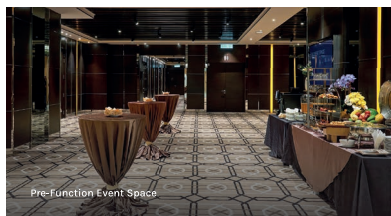

# CONNECTED BY DESIGN

Komune Living & Wellness is more than just a venue—it's a hub where connectivity is built into every experience. Easily accessible from all parts of the city, our thoughtfully designed spaces bring people together for impactful meetings, creative exchanges, and inspired gatherings. Here, every detail supports your purpose—from location to layout.